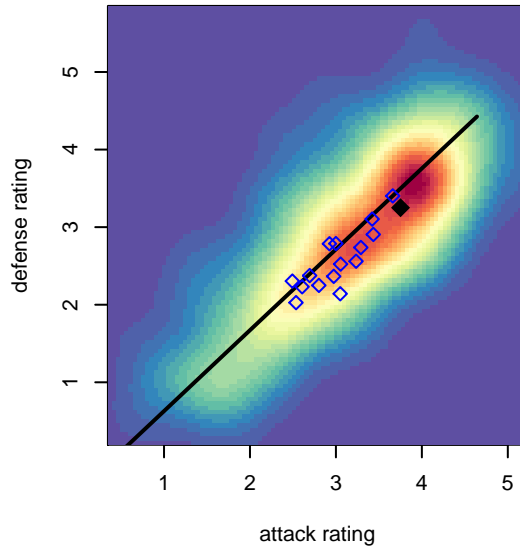

# Central WA SA Navy B00

Central WA Soccer Academy  
 Yakima, WA  
 B00 total strength=1810  
 attack=42.6 defense=25.8  
 fall league = PSPL WSPL 1 U17  
 notes= McAllister 2014-5

alt names used:  
 CWSA B00 Navy  
 Central Washington Sounders  
 CW Sounder  
 CENTRAL WASHINGTON OLD ACCT DO NO

Venues played:  
 2016 US Club Regionals 2000  
 2016 PSPL WSPL 1 U17  
 2016 PacNW Winter Classic Premier U17  
 2016 WA Cup HS Gold U17

**Central WA SA Navy B00**  
 Dots are actual minus expected GF (blue circles) and GA (red triangles).  
 Blue line is smoothed change in attack strength. Red is smoothed change in defense strength.

**attack and defense variance (black dot)  
relative to other teams  
and top 10 in region**

**attack and defense rating  
relative to others at age  
and all opponents in last 13 months**

**Performance relative to 13 month average**