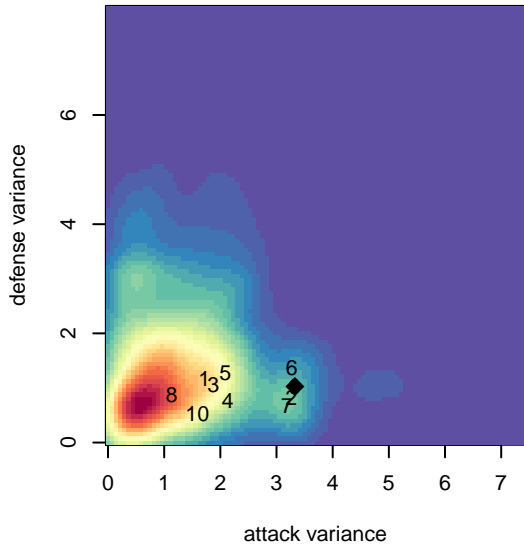

# Central WA SA Navy B00

Central WA Soccer Academy  
 Yakima, WA  
 B00 total strength=1810  
 attack=42.6 defense=25.8  
 fall league = PSPL WSPL 1 U17  
 notes= McAllister 2014-5

alt names used:  
 CWSA B00 Navy  
 Central Washington Sounders  
 CW Sounder  
 CENTRAL WASHINGTON OLD ACCT DO NO

Venues played:  
 2016 US Club Regionals 2000  
 2016 PSPL WSPL 1 U17  
 2016 PacNW Winter Classic Premier U17  
 2016 WA Cup HS Gold U17

**Central WA SA Navy B00**  
 Dots are actual minus expected GF (blue circles) and GA (red triangles).  
 Blue line is smoothed change in attack strength. Red is smoothed change in defense strength.

**attack and defense variance (black dot)  
relative to other teams  
and top 10 in region**

**attack and defense rating  
relative to others at age  
and all opponents in last 13 months**

**Performance relative to 13 month average**