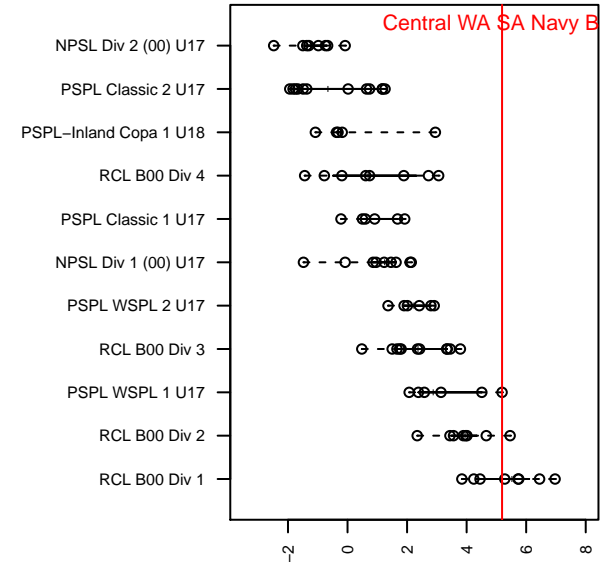

# Central WA SA Navy B00

Central WA Soccer Academy  
 Yakima, WA  
 B00 total strength=1810  
 attack=42.6 defense=25.8  
 fall league = PSPL WSPL 1 U17  
 notes= McAllister 2014-5

alt names used:  
 CWSA B00 Navy  
 Central Washington Sounders  
 CW Sounder  
 CENTRAL WASHINGTON OLD ACCT DO NO

Venues played:  
 2016 US Club Regionals 2000  
 2016 PSPL WSPL 1 U17  
 2016 PacNW Winter Classic Premier U17  
 2016 WA Cup HS Gold U17

**Central WA SA Navy B00**  
 Dots are actual minus expected GF (blue circles) and GA (red triangles).  
 Blue line is smoothed change in attack strength. Red is smoothed change in defense strength.

**attack and defense variance (black dot)  
relative to other teams  
and top 10 in region**

**attack and defense rating  
relative to others at age  
and all opponents in last 13 months**

**Performance relative to 13 month average**