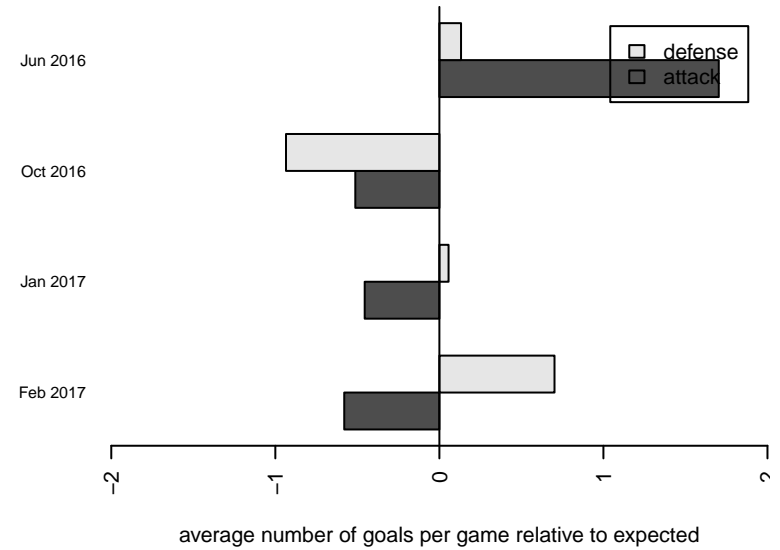

Performance relative to 13 month average