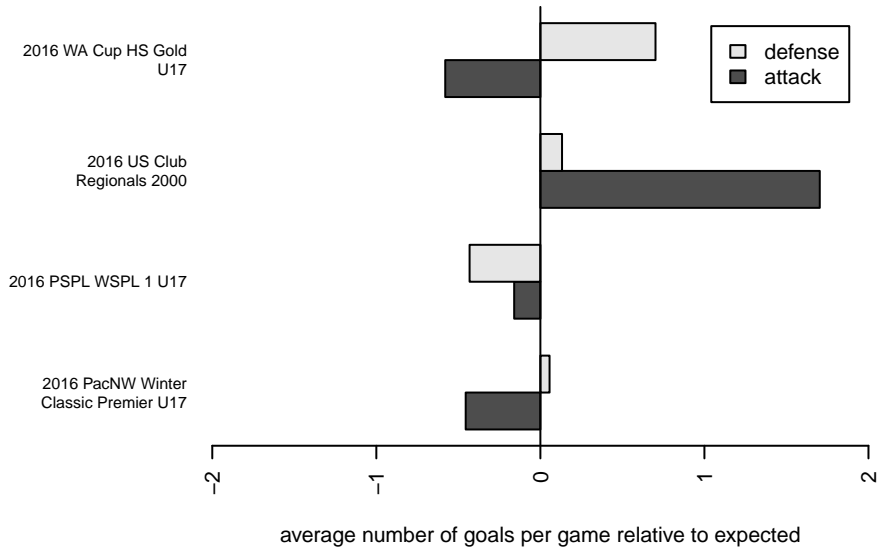

# Central WA SA Navy B00

Central WA Soccer Academy  
 Yakima, WA  
 B00 total strength=1810  
 attack=42.6 defense=25.8  
 fall league = PSPL WSPL 1 U17  
 notes= McAllister 2014-5

alt names used:  
 CWSA B00 Navy  
 Central Washington Sounders  
 CW Sounder  
 CENTRAL WASHINGTON OLD ACCT DO NO

Venues played:  
 2016 US Club Regionals 2000  
 2016 PSPL WSPL 1 U17  
 2016 PacNW Winter Classic Premier U17  
 2016 WA Cup HS Gold U17

**Central WA SA Navy B00**  
 Dots are actual minus expected GF (blue circles) and GA (red triangles).  
 Blue line is smoothed change in attack strength. Red is smoothed change in defense strength.

**attack and defense variance (black dot)  
relative to other teams  
and top 10 in region**

**attack and defense rating  
relative to others at age  
and all opponents in last 13 months**

**Performance relative to 13 month average**