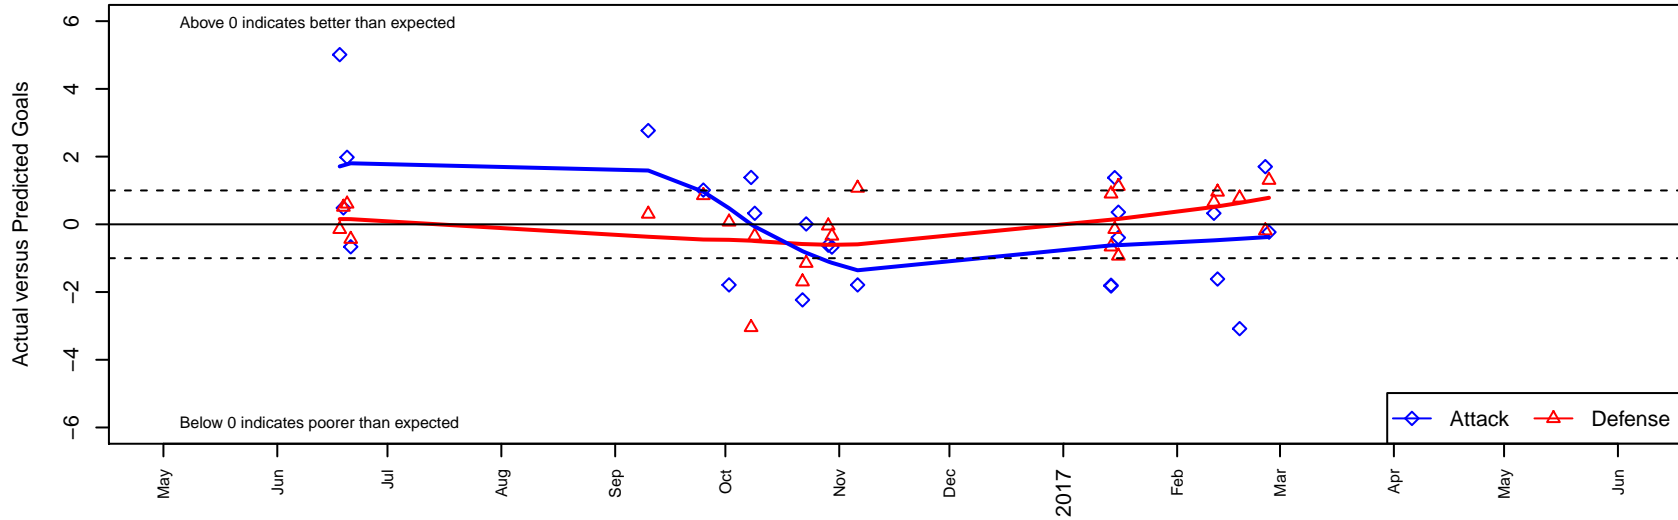

# Central WA SA Navy B00

Central WA Soccer Academy  
 Yakima, WA  
 B00 total strength=1810  
 attack=42.6 defense=25.8  
 fall league = PSPL WSPL 1 U17  
 notes= McAllister 2014-5

alt names used:  
 CWSA B00 Navy  
 Central Washington Sounders  
 CW Sounder  
 CENTRAL WASHINGTON OLD ACCT DO NO

Venues played:  
 2016 US Club Regionals 2000  
 2016 PSPL WSPL 1 U17  
 2016 PacNW Winter Classic Premier U17  
 2016 WA Cup HS Gold U17

**Central WA SA Navy B00**  
 Dots are actual minus expected GF (blue circles) and GA (red triangles).  
 Blue line is smoothed change in attack strength. Red is smoothed change in defense strength.

**attack and defense variance (black dot)  
relative to other teams  
and top 10 in region**

**attack and defense rating  
relative to others at age  
and all opponents in last 13 months**

**Performance relative to 13 month average**